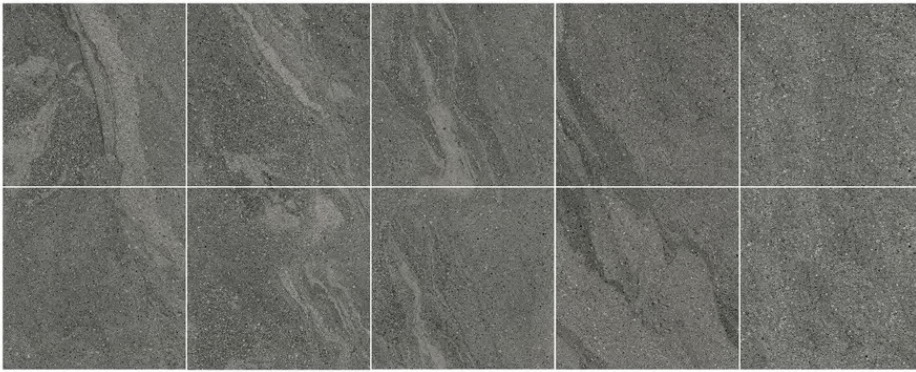

GRANITE 2.0 - PORCELAIN TILES

DIGITAL FACES