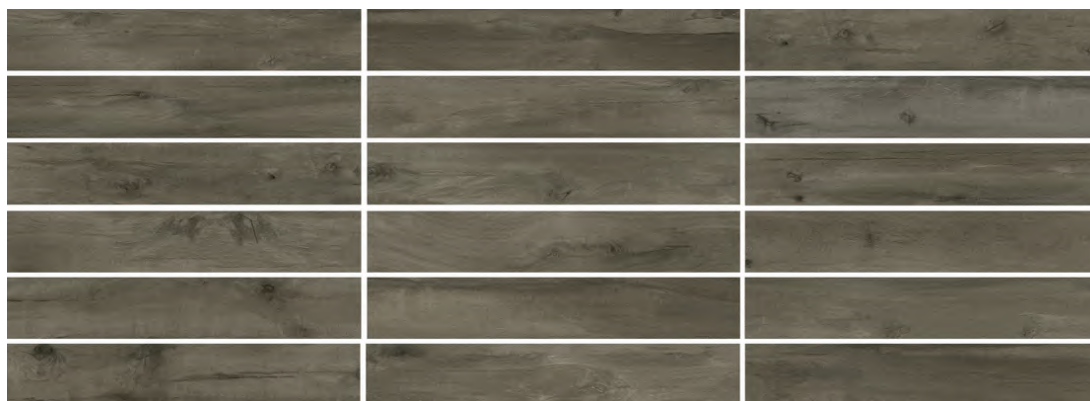

AMAZON TIMBER - PORCELAIN TILES

TIMBER LOOK

DIGITAL FACES