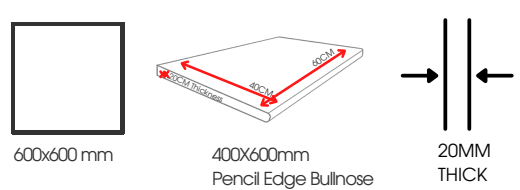

PAVER/BULLNOSE