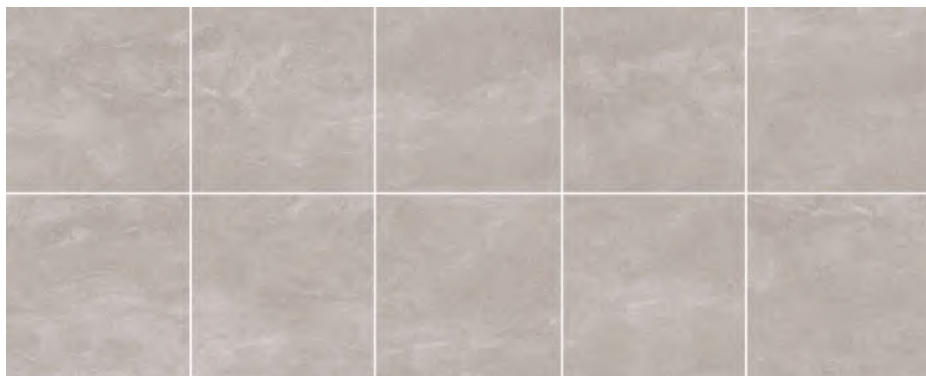

SNOW - PORCELAIN TILES

DIGITAL FACES