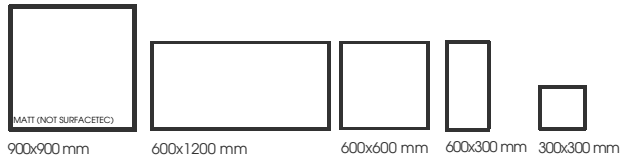

DIGITAL FACES

- **12 FACES**
  600 x 1200 mm
- **9 FACES**
  900 x 900 mm
- **12 FACES**
  600 x 600 mm
- **24 FACES**
  300 x 600 mm
- **48 FACES**
  300 x 300 mm

SurfaceTec is an innovative technology, that allows the glazing system to give the tile anti-slip characteristics. This amazing technology allows you to achieve a beautiful flow-through effect with both Internal and External tiles. Therefore, eliminating Shade and size differences between indoor and outdoor tiles. SurfaceTec is exclusive to DW Tiles.

CINDER ** Please note: Tile patterns are random and may not represent exactly as shown in the photo.

SIZES

PAVER & BULLNOSE SIZES

ACCESSORIES

MOSAICS - ALL 4 COLOURS AVAILABLE

HEXAGON

Sheet size: 265x305 mm - 12.4 sheets per m2

SUBWAY

Piece size: 75x300mm - 44 Pieces per m2

CHEVRON

Piece size: 260.6x73mm - 53 sheets per m2