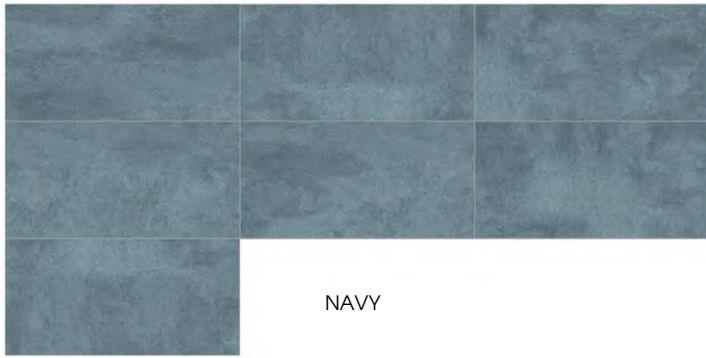

BLOOM - PORCELAIN TILES

DIGITAL FACES

NAVY