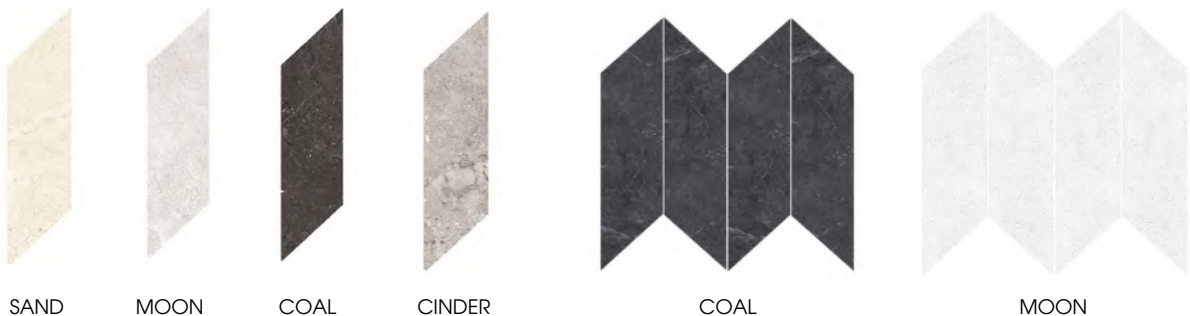

# ACCESSORIES

Amazing NEW Crazy Pave! This beautiful range provides great design flexibility for residential and commercial applications. Crazy Pave, irregular in shape, is ideal for pool areas, outdoor showers, courtyards, pathways, feature walls and even fireplaces. The applications are endless. Being only 10mm in thickness it is lightweight, compared to stone, making it great for walls. Crazy Pave has the Surfacetec finish, with a P4 rating and allows you to use it in all areas internally and externally. Enzo's extensive range is complemented with NEW pencil bullnose, pavers, mosaics and lappato finishes. It is the most comprehensive series on the market today! Crazy Pave... Designs are limited only by your imagination!