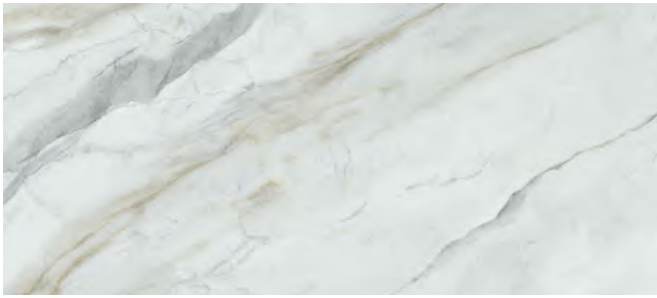

CALACATTA GOLD

FINISH

☒ POLISHED

COLOUR OPTIONS

1 COLOUR

PORCELAIN

MARBLE LOOK

APPLICATIONS

TECHNICAL INFORMATION

V3

VARIATION

Note: Please be aware all ratings are indicative only.

Latest technical specifications at www.dwtiles.com.au

COLOURS ARE AN INDICATION ONLY