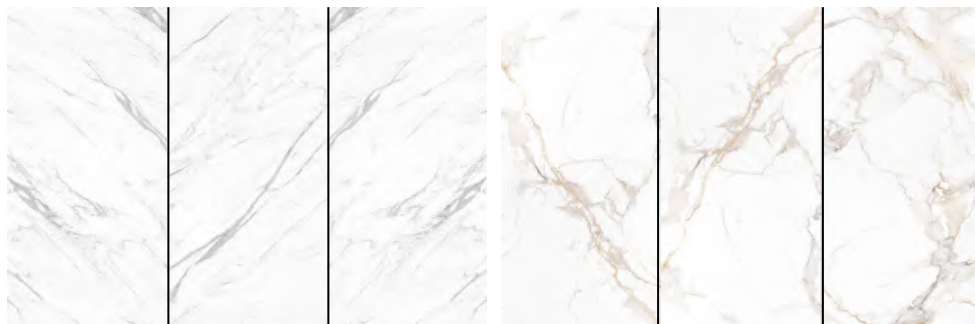

LARGE FORMAT DESIGN SLABS - PORCELAIN TILES

DIGITAL FACES

3 FACES

1600x3200

STATUARIO

GOLDEN CALACATTA

** Please note: Tile patterns are random and may not represent exactly as shown in the photo.