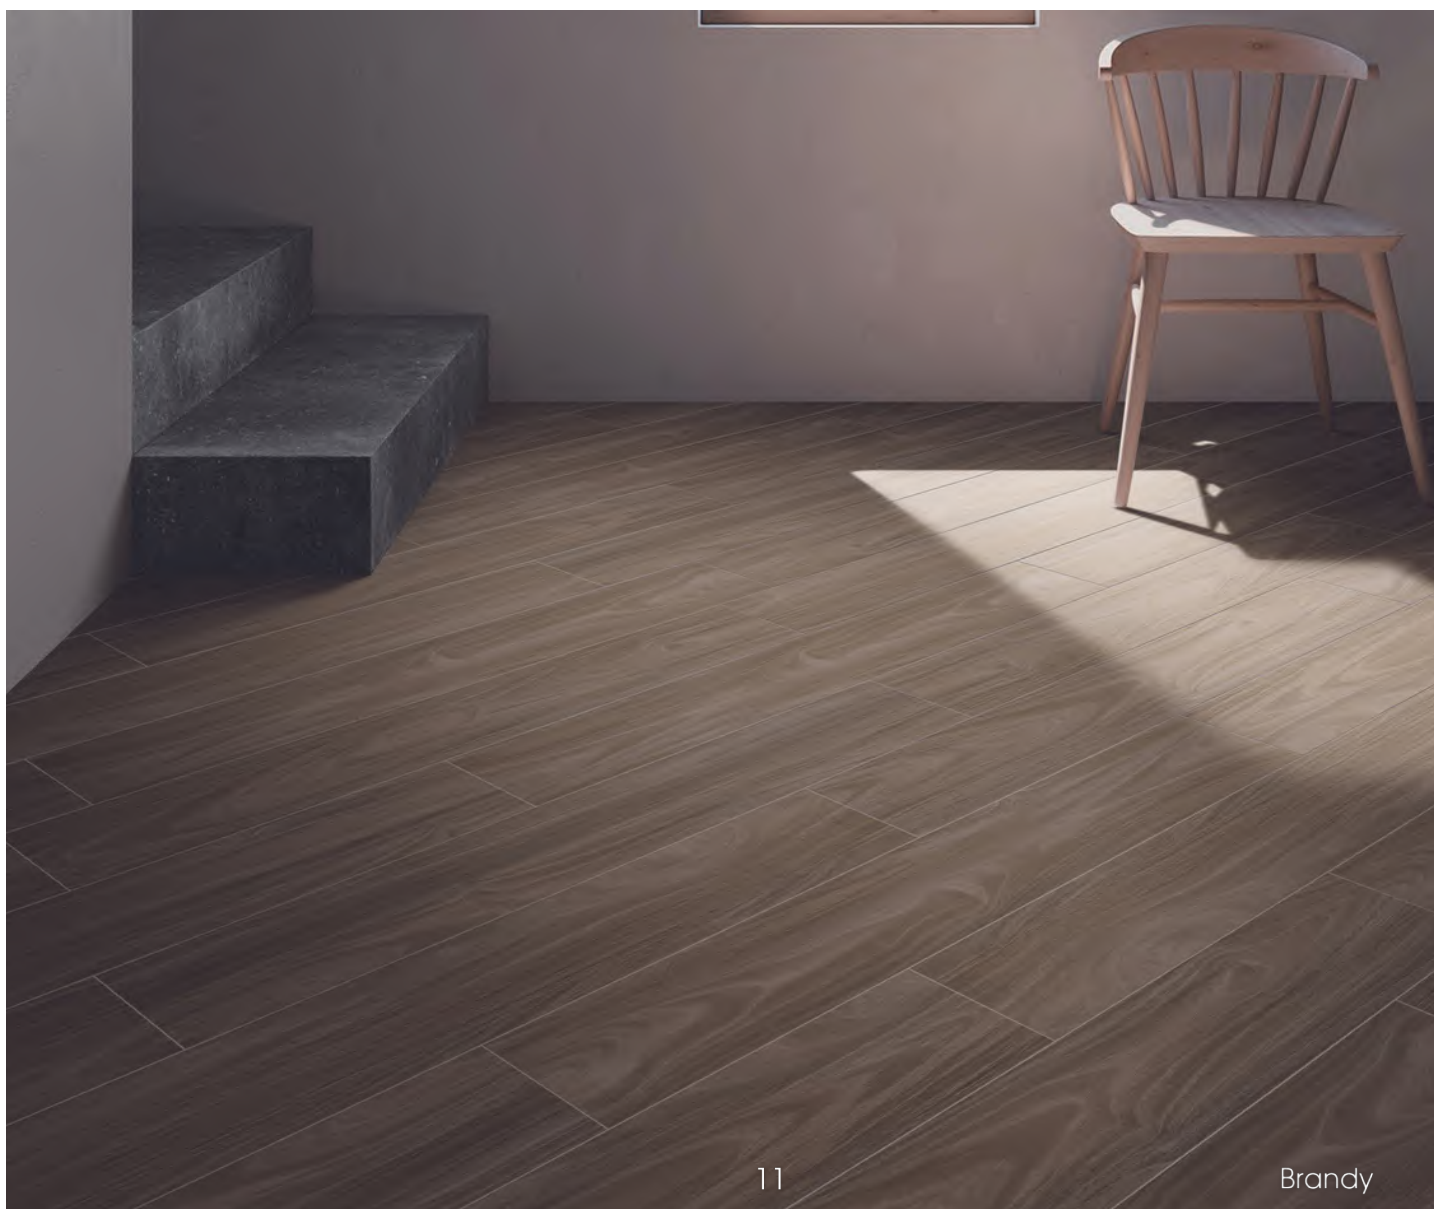

### SIZES

1200 x 200 mm

75 x 450 mm Listello

MARBLE LOOK