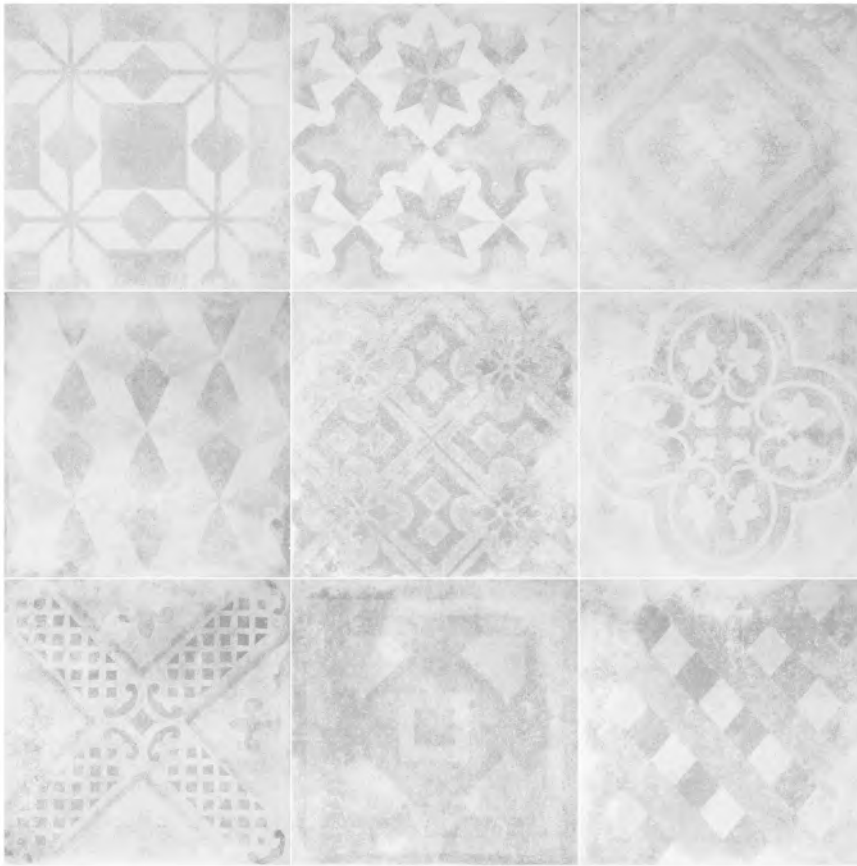

PICASSO - CERAMIC TILES

DIGITAL FACES

PCS-208

9 FACES

PCS-208

4 FACES

PCS-779

PCS-780

PCS-791

PCS-782

1 FACES

200x200

SIZES

200 X 200 mm