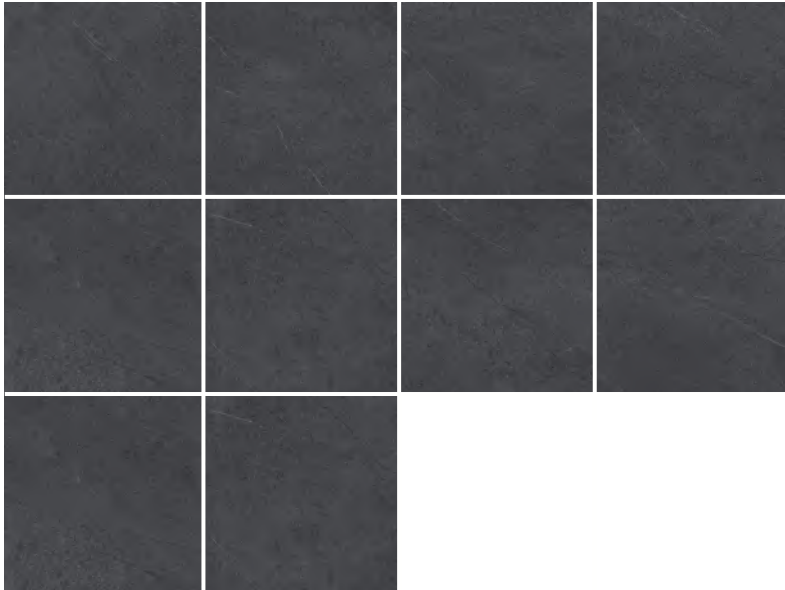

STONE MIX- PORCELAIN TILES

DIGITAL FACES