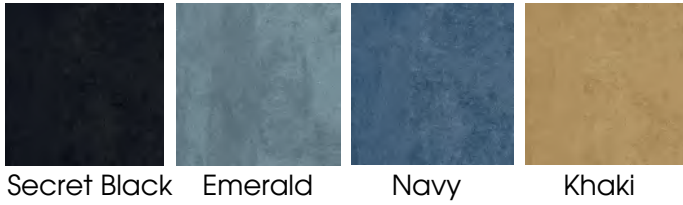

Secret Black

Emerald

Navy

Khaki

**FINISH**

- MATT - ALL COLOURS
- LAPPATO - (BIANCO, VANILLA, ASH)
- EXTERNAL - (ASH GREY, GREY, DEEP GREY, VANILLA, SECRET BLACK)

Coral

Chilli