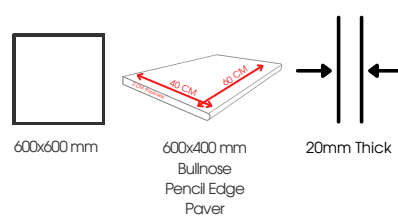

PAVER & BULLNOSE SIZES