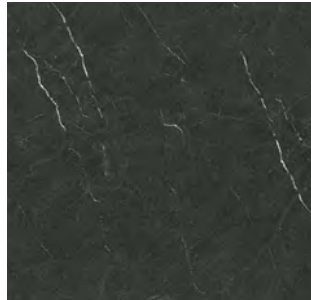

NERO

FINISH

☒ MATT

COLOUR OPTIONS

5 COLOURS

PORCELAIN

MARBLE LOOK

APPLICATIONS

LIVING

BATHROOM

SPLASHBACK

ALFRESCO

FEATURE WALLS

TECHNICAL INFORMATION

P3

V2

MATT

VARIATION

Note: Please be aware all ratings are indicative only.

MARBLE LOOK

COLOURS ARE AN INDICATION ONLY

Latest technical specifications at www.dwtiles.com.au