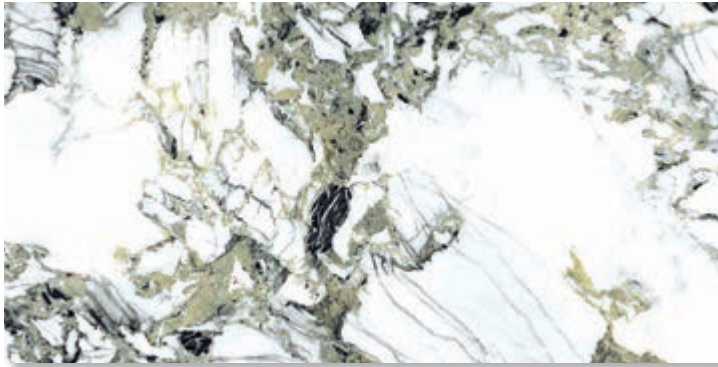

NATURAL FINISH

Available in Tile: 1200x600mm, 600x600mm, 600x300mm, 9mm thickness

JADE

1200x600x9mm