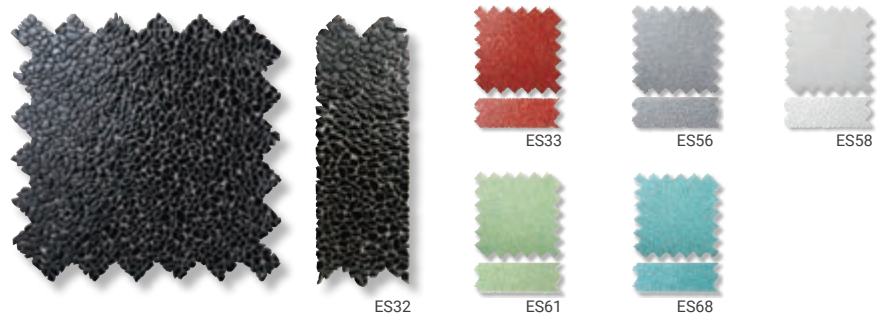

RAINDROP

CRYSTAL GLASS MOSAIC

Mosaic 300x300x8mm sheet
Border 300x100x8mm sheet

GLOSSY FINISH