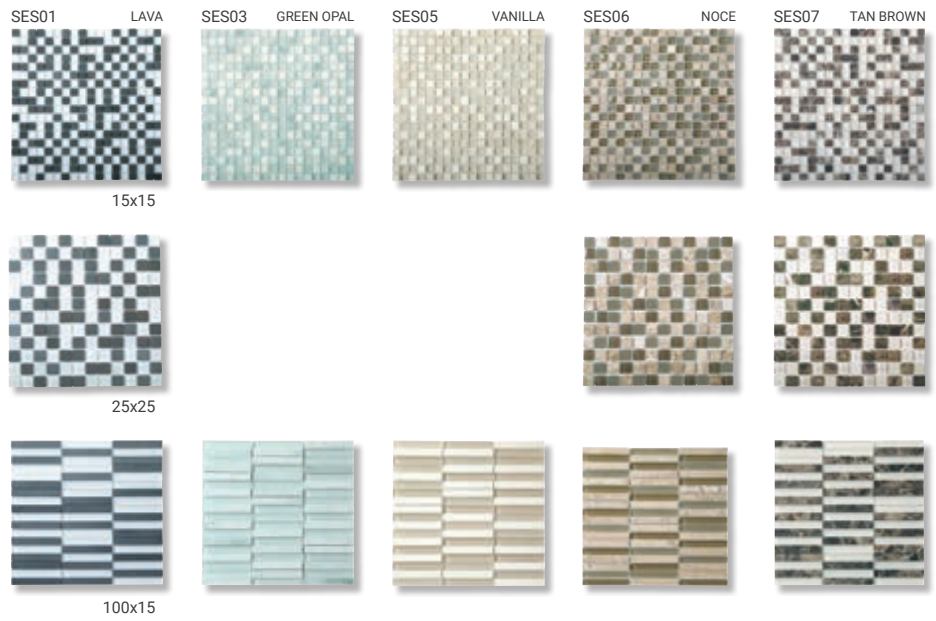

GLOSSY GLASS & HONED MARBLE