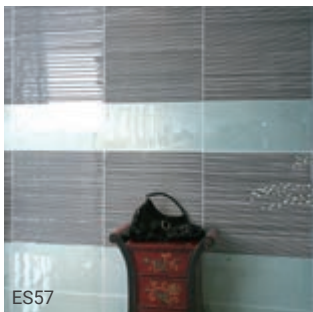

AIRSTrip

CRYSTAL GLASS MOSAIC

Mosaic 600x150x8mm sheet

70% GLOSSY + 30% MATT FINISH

ES57

HEATWAVE®

CRYSTAL GLASS MOSAIC

Mosaic 600x150x8mm sheet

70% GLOSSY + 30% MATT FINISH