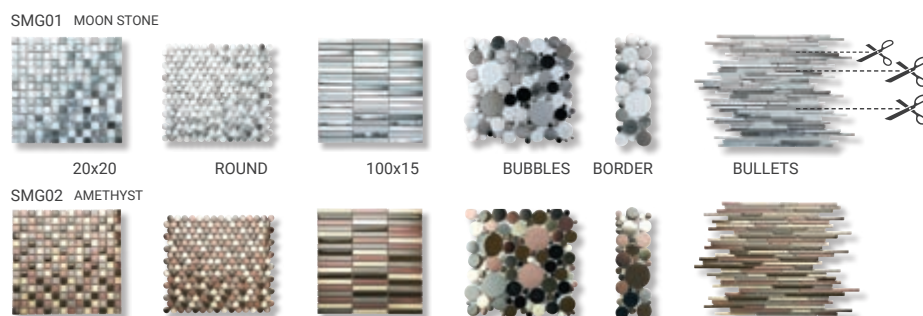

SMG01 MOON STONE

20x20

ROUND

100x15

BUBBLES

BORDER

BULLETS

SMG02 AMETHYST

20x20

ROUND

100x15

BUBBLES

BORDER

BULLETS