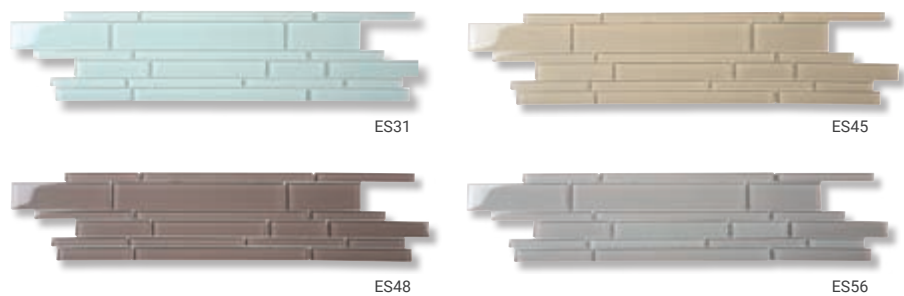

CULTURAL BRICK

CRYSTAL GLASS MOSAIC

Mosaic 600x150x8mm sheet

GLOSSY FINISH