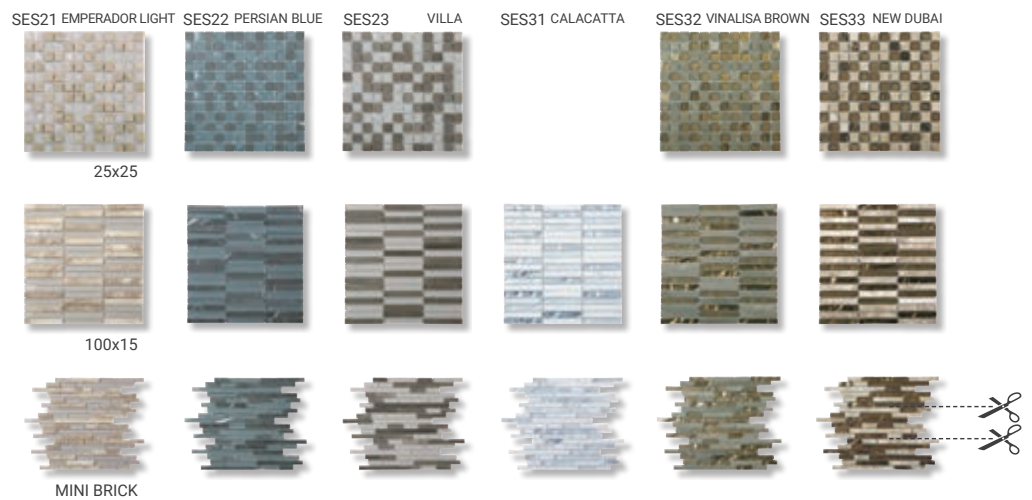

GLOSSY GLASS & HONED MARBLE