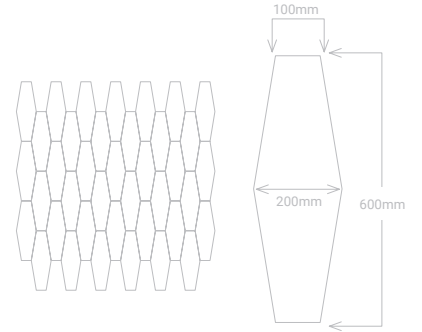

B2 STYLE B

X STYLE

**HEXAGON B PLUS** MATT FINISH  
Available in 600x200x10mm

CREMA LUNA

ASH GREY

STEEL GREY

**DIAMOND** MATT FINISH  
Available in 260x150x10mm

CREMA LUNA