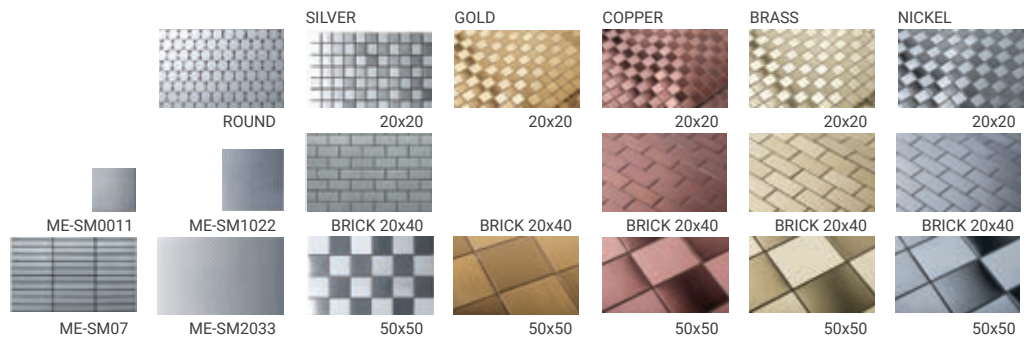

SILVER 20x20mm & GOLD BRICK

PACKING DETAILS: 300x300mm - 9 tiles (0.81m²)/box (20.7kg); 200x200mm - 20 tiles (0.8m²)/box (22kg); 100x100mm - 81 tiles (0.81m²)/box (21.06kg)

METAL PLUS

METAL & GLASS MOSAIC

Mosaic 300x300x8mm sheet
Bubbles Border 300x100x8mm sheet

GLOSSY & MATT GLASS + BRUSHED & COATED METAL