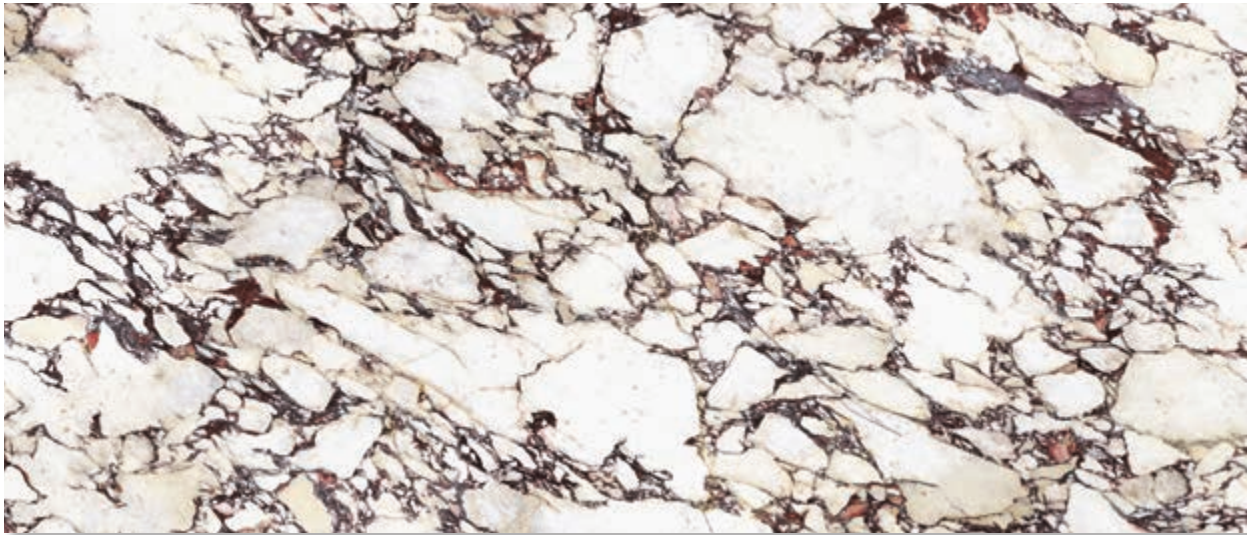

## CALACATTA VIOLA

1200x1200x9mm

1200x600x9mm

600x600x9mm

2800x1200x6mm

CALACATTA VIOLA 2800x1200mm Natural

CALACATTA VIOLA 1200X600mm Natural