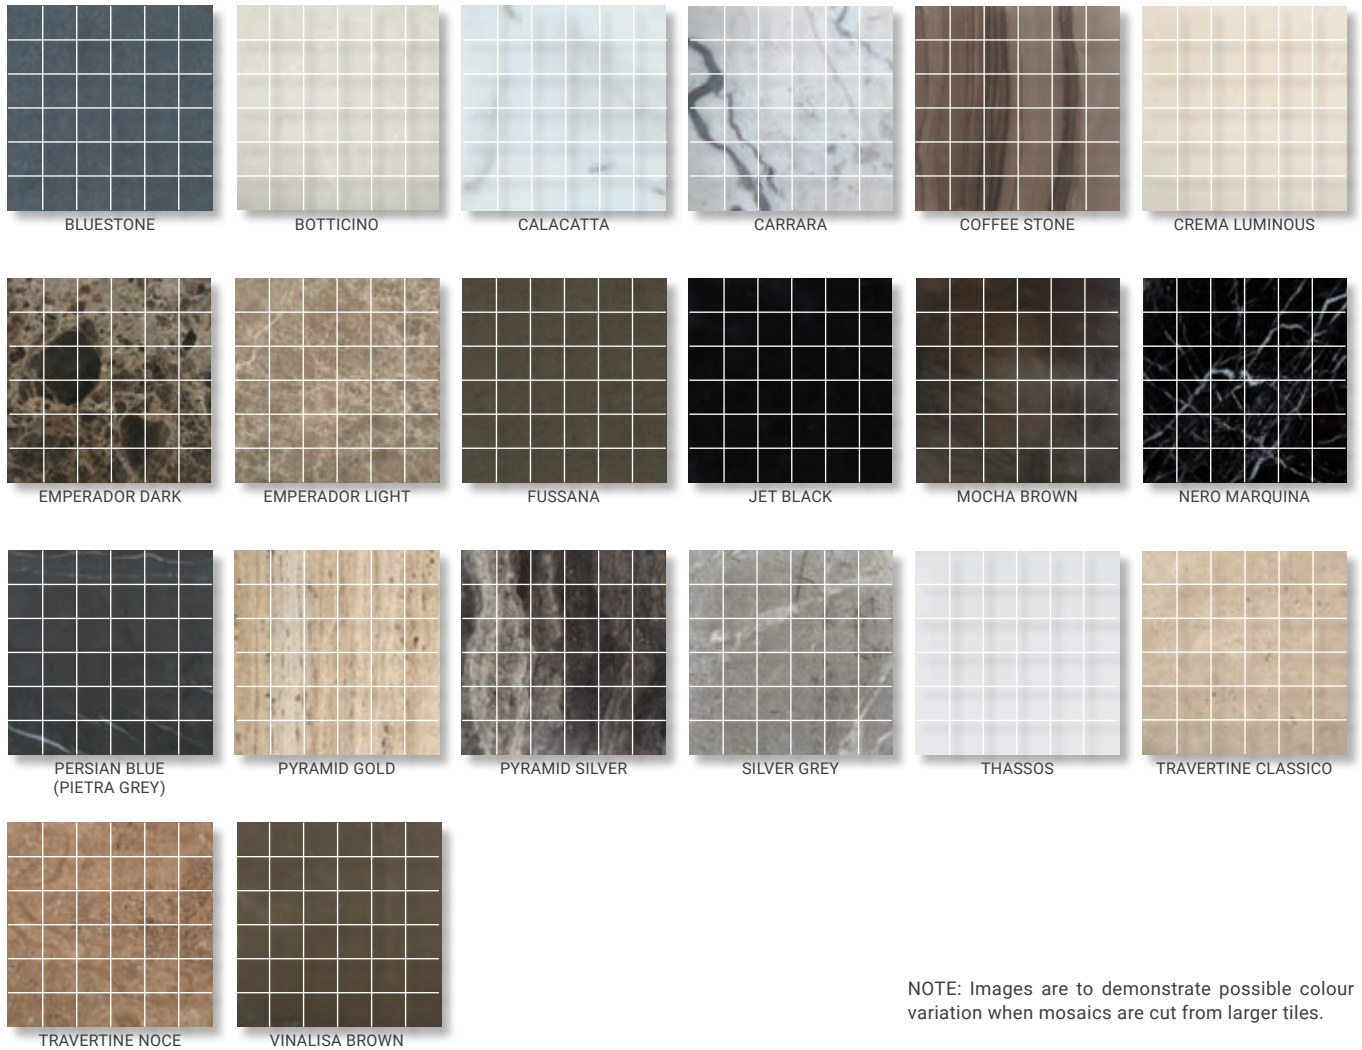

# NATURE STONE MOSAIC COLOUR & FORMATS

NOTE: Images are to demonstrate possible colour variation when mosaics are cut from larger tiles.

FORMAT	BLEND NAME	COLOUR BLEND
JOY	MULTI AZUL	AZUL MACAUBAS + MOON STONE + CARRARA + THASSOS
	MULTI BLACK	JET BLACK + NERO MARQUINA + CARRARA + THASSOS
	MULTI BROWN	CREMA MARFIL + EMPERADOR DARK + EMPERADOR LIGHT + CALACATTA GOLD
	MULTI GREEN	WHITE ONYX + JADE ONYX + GREEN OPAL + THASSOS
	MULTI ONYX	TIMBER BROWN + GREEN ONYX + ROYAL ONYX + WHITE ONYX
BULLETS	MULTI BROWN	EMPERADOR LIGHT + BOTTICINO + CREMA MARFIL + CARRARA
	MULTI GREY	MOON STONE + CARRARA + BLUESTONE + BIANCO WHITE
MATRIX	MULTI AZUL	AZUL MACAUBAS + THASSOS
	MULTI CHARCOAL	PERSIAN BLUE + THASSOS + CARRARA
	MULTI BROWN	CREMA MARFIL + BOTTICINO + EMPERADOR LIGHT + CARRARA
	MULTI GREEN	JADE GREEN + GREEN OPAL + THASSOS + BIANCO WHITE
	MULTI GREY	MOON STONE + CARRARA + THASSOS
	MULTI ONYX	TIMBER BROWN + GREEN ONYX + ROYAL ONYX + WHITE ONYX
	MULTI TRAVERTINE	TRAVERTINE CLASSICO + TRAVERTINE NOCE + TRAVERTINE GIALLO + TRAVERTINE RED