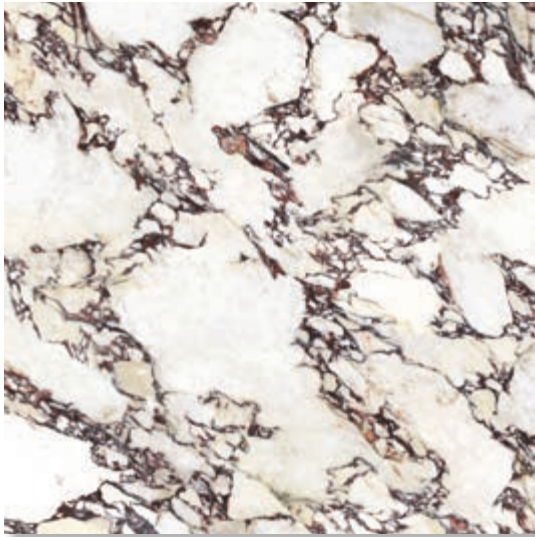

## CALACATTA VIOLA

1200x1200x9mm

1200x600x9mm

600x600x9mm

2800x1200x6mm

CALACATTA VIOLA 2800x1200mm Natural

CALACATTA VIOLA 1200X600mm Natural