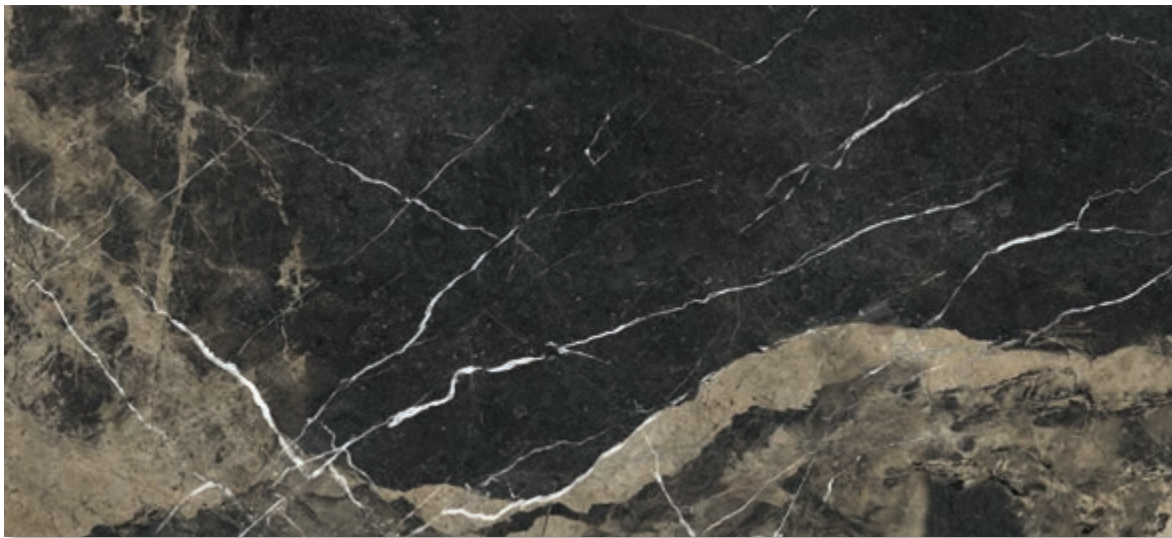

2700x1200x6mm