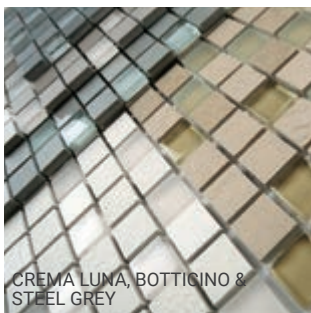

DURAGLASS® SQUARE

PORCELAIN & GLASS MOSAIC

Mosaic 300x300x8mm sheet
Piece 25x25x8mm

RANDOM MIX, 80% DURASTONE + 20% GLASS FINISH