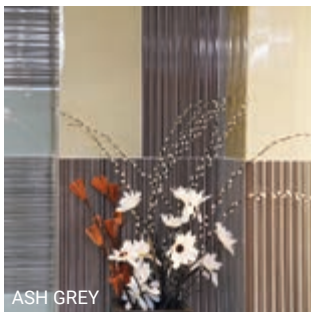

# DURAGLASS<sup>®</sup> AIRSTRIP

PORCELAIN & GLASS MOSAIC

Mosaic 600x150x8mm sheet

RANDOM MIX, 30% POLISHED + 50% MATT DURASTONE + 20% GLASS FINISH